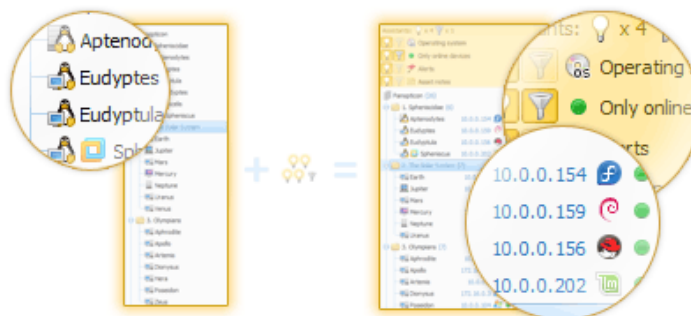

And more...

Create a database of your network users; store a number of passwords for different assets and protocols; follow the online status of assets in real time; schedule data gathering; build network maps. These and many other features of TNI will save you a lot of effort and stress during network audits.

Price and terms

License prices for Total Network Inventory start at 90.00 USD. All users have a right to free support and license renewals with a discount.

Read more on this page:

<http://www.softinventive.com/store/total-network-inventory/>

Company

Softinventive Lab was founded back in 2006 by a group of young enthusiasts seeking ways to apply their skills and knowledge, find their place in the sun and express themselves. Time flew by, turning mere desires into passion.