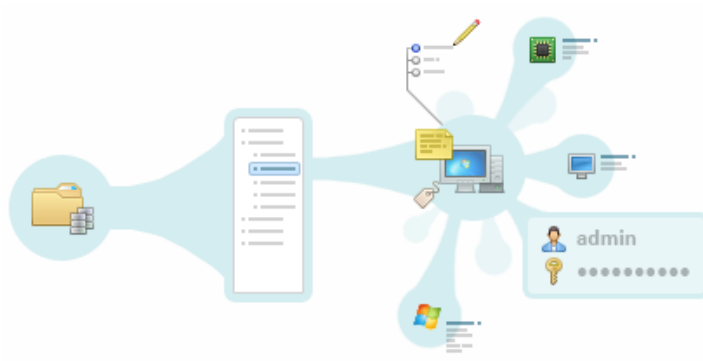

Introducing **Total Network Inventory**, PC audit and software inventory solution by Softinventive Lab.

Network scanning

Windows, OS X, Linux, FreeBSD, and **ESX/ESXi**-based computers and servers can be scanned without preinstalled agents – you just need to know the administrator's password. Scan single nodes, network address ranges, or **Active Directory** structure.

Task	Status
10.0.0.0/24	89% Scanning...
10.0.0.3 (Venus)	95% Finishing scan...
10.0.0.1	No open ports
10.0.0.2	Port scan finished, waiting...
10.0.0.14 (EARTH)	70% Scanning registry...
10.0.0.11 (Jupiter)	40% Scanning software...
10.0.0.15	Port scan finished, waiting...

Inventory

Each computer only takes up several dozen kilobytes in the centralized TNI storage. Group assets, add comments to them, and attach additional information. Total Network Inventory will show your network in all its beauty!