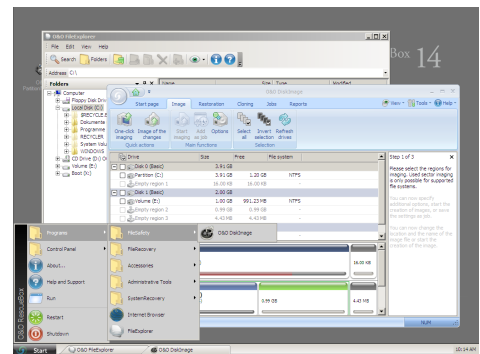

Manage your partitions

With O&O PartitionManager, you can split your hard disks into partitions, you can move them, and you can change their size. Besides supporting MBR volumes, the program also recognizes GPT volumes as well as external storage volumes, USB sticks and memory cards. If you run the O&O Partition Manager directly from CD, you can even expand or shrink your system partition, which is not possible when Windows is running.

Start CD

Thanks to the one-of-a-kind Start CD, which is based on Windows PE and carries its own mini operating system, it is now possible to use the programs in the O&O RescueBox without a functioning Windows operating system. For example, you need the Start CD to restore your system partition with O&O DiskImage, to change it with O&O Partition Manager, or to save data from it with O&O DiskRecovery when Windows will

Start O&O RescueBox directly from CD