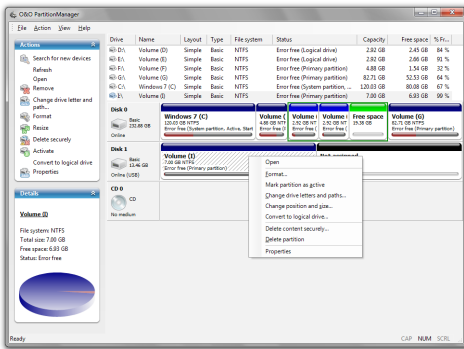

Start O&O RescueBox directly from CD

O&O DiskRecovery: Data rescue preview

O&O DiskImage: Imaging and restoration of your data

O&O RescueBox 14 Professional Edition

O&O PartitionManager: Manage your hard disk

Schedule the imaging process (O&O DiskImage)

Search for files with the O&O FileExplorer

not boot anymore. Access to your hardware is guaranteed by the Windows drivers, included within Windows PE. To start the O&O RescueBox directly from a CD, there's no need to install any of the programs. On the Start CD you will have access to various other O&O additional programs, which will help you access the Windows registry or stored files, even if Windows cannot start due to software errors or viral attacks.