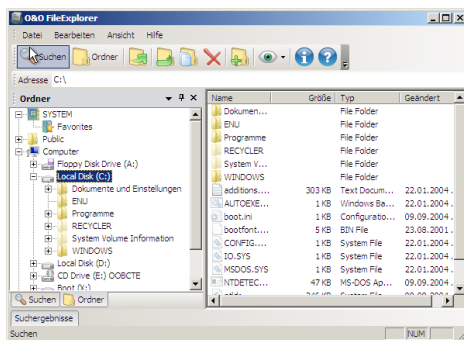

Start CD

Thanks to the one-of-a-kind Start CD, which is based on Windows PE and carries its own mini operating system, it is now possible to use the programs in the O&O RescueBox without a functioning Windows operating system. For example, you need the Start CD to restore your system partition with O&O DiskImage, to change it with O&O Partition Manager, or to save data from it with O&O DiskRecovery when Windows will

Start O&O RescueBox directly from CD

O&O DiskRecovery: Data rescue preview

O&O DiskImage: Imaging and restoration of your data

O&O RescueBox 14 Professional Edition

O&O PartitionManager: Manage your hard disk

Schedule the imaging process (O&O DiskImage)

Search for files with the O&O FileExplorer

not boot anymore. Access to your hardware is guaranteed by the Windows drivers, included within Windows PE. To start the O&O RescueBox directly from a CD, there's no need to install any of the programs. On the Start CD you will have access to various other O&O additional programs, which will help you access the Windows registry or stored files, even if Windows cannot start due to software errors or viral attacks.