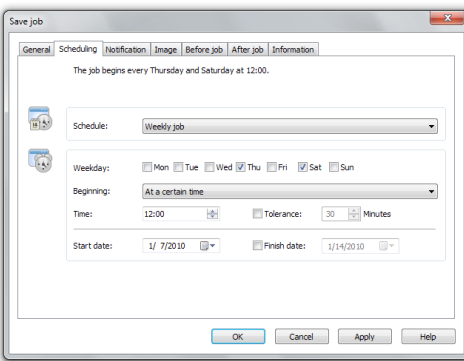

Start O&O RescueBox directly from CD

O&O DiskRecovery: Data rescue preview

O&O DiskImage: Imaging and restoration of your data

O&O RescueBox 14 Professional Edition

O&O PartitionManager: Manage your hard disk

Schedule the imaging process (O&O DiskImage)

Search for files with the O&O FileExplorer

not boot anymore. Access to your hardware is guaranteed by the Windows drivers, included within Windows PE. To start the O&O RescueBox directly from a CD, there's no need to install any of the programs. On the Start CD you will have access to various other O&O additional programs, which will help you access the Windows registry or stored files, even if Windows cannot start due to software errors or viral attacks.