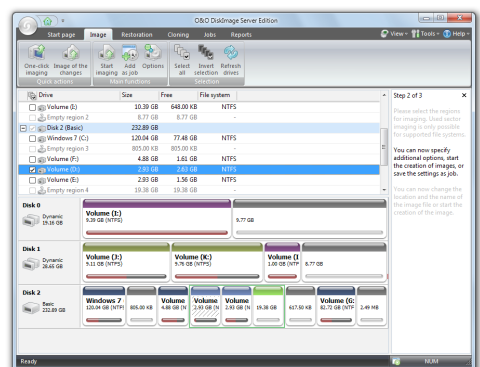

Manage your partitions

With O&O PartitionManager, you can split your hard disks into partitions, you can move them, and you can change their size. Besides supporting MBR volumes, the program also recognizes GPT volumes as well as external storage volumes, USB sticks and memory cards. If you run the O&O Partition Manager directly from CD, you can even expand or shrink your system partition, which is not possible when Windows is running.

Start CD

Thanks to the one-of-a-kind Start CD, which is based on Windows PE and carries its own mini operating system, it is now possible to use the programs in the O&O RescueBox without a functioning Windows operating system. For example, you need the Start CD to restore your system partition with O&O DiskImage, to change it with O&O Partition Manager, or to save data from it with O&O DiskRecovery when Windows will

Start O&O RescueBox directly from CD

O&O DiskRecovery: Data rescue preview

O&O DiskImage: Imaging and restoration of your data

O&O RescueBox 14 Professional Edition

O&O PartitionManager: Manage your hard disk