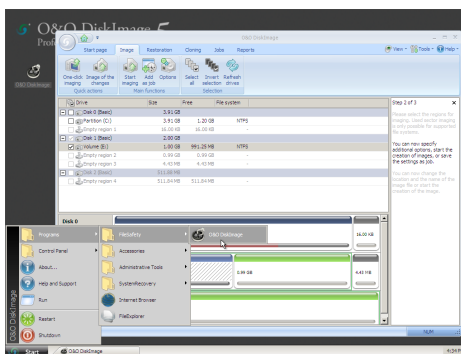

Start Page of O&O DiskImage

Program Window for creating an image

Snapshot cache display (here an empty Cache)

Plan a Schedule

Using the Start CD from O&O DiskImage

Restore individual files

Both full and incremental images can be mounted as virtual drives. This enables you to directly access individual files or folders, without having to restore the whole image. The virtually imaged drive behaves like a real one but is protected and cannot be overwritten.

Highlights

- NEW: Express view with main functions
- NEW: Simplified view of the Startpage
- NEW: Adaptable size of target drive
- One-click imaging
- M.I.R. Restoration onto different hardware
- E-mail notification of activities
- Additional information bar
- TrayIcon to provide information on service and job status
- Also creates system partition images during operation
- 1:1 copies of drives (cloning)
- Advanced burning functions to CD/DVD/Blu-ray/HD-DVD
- Works with Microsoft Virtual PC Disks (VHD)
- Start CD with base operating system and system rescue tools
- and much more...