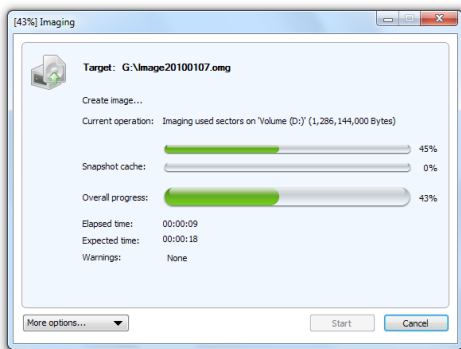

Snapshot cache display (here an empty Cache)