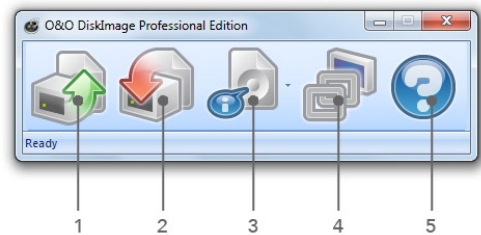

Exclusive methods for data backup

Besides the time control, O&O DiskImage offers different imaging methods. With the complete imaging option, you can choose between a space-saving used sector image and an all-encompassing forensic image for the purposes of a data recovery – for example when using products from the award-winning O&O RescueBox. You save space with an Image of the changes (incremental or differential image): Only data sectors which have changed will be imaged.

Quick and convenient restoration

Our BareMetal technology enables you to immediately resurrect a system using O&O DiskImage without you having to previously install it. The included and bootable CD is based on Microsoft Windows and contains all standard drivers of Windows, so that most of the systems do not need to include own drivers. In addition, more drivers can be installed with the help of a Wizard whether for Controller or network cards. The Start CD also includes various system rescue tools. The new function M.I.R. (Machine Independent Restoration) enables restoration or duplication of system partitions onto machines with different hardware setups.

Express view:

1. Create image
2. Restore image
3. Read image information, mount and unmount an image from a drive.
4. Restores the full view of O&O DiskImage's user interface.
5. Displays the program's Help.