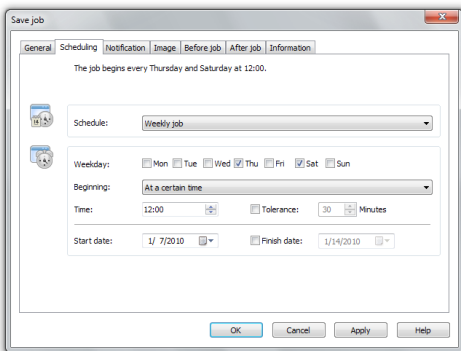

Plan a Schedule