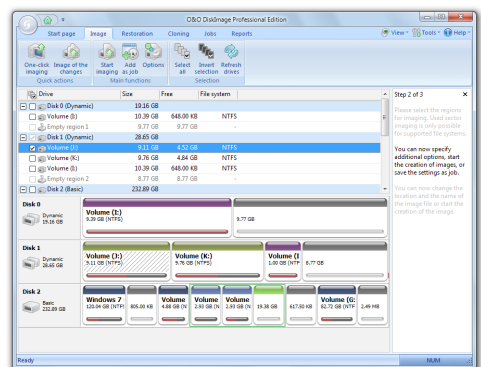

Program Window for creating an image